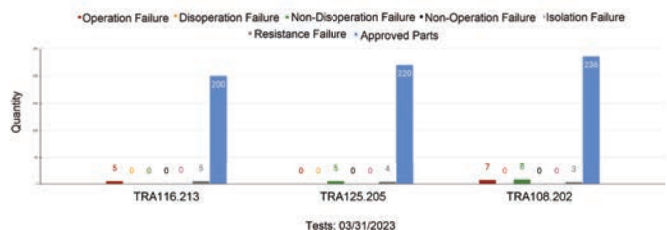

- Approved Parts (94,7%)
- Operation Failure (1,7%)
- Non-Disoperation Failure (1,9%)
- Resistance Failure (1,7%)